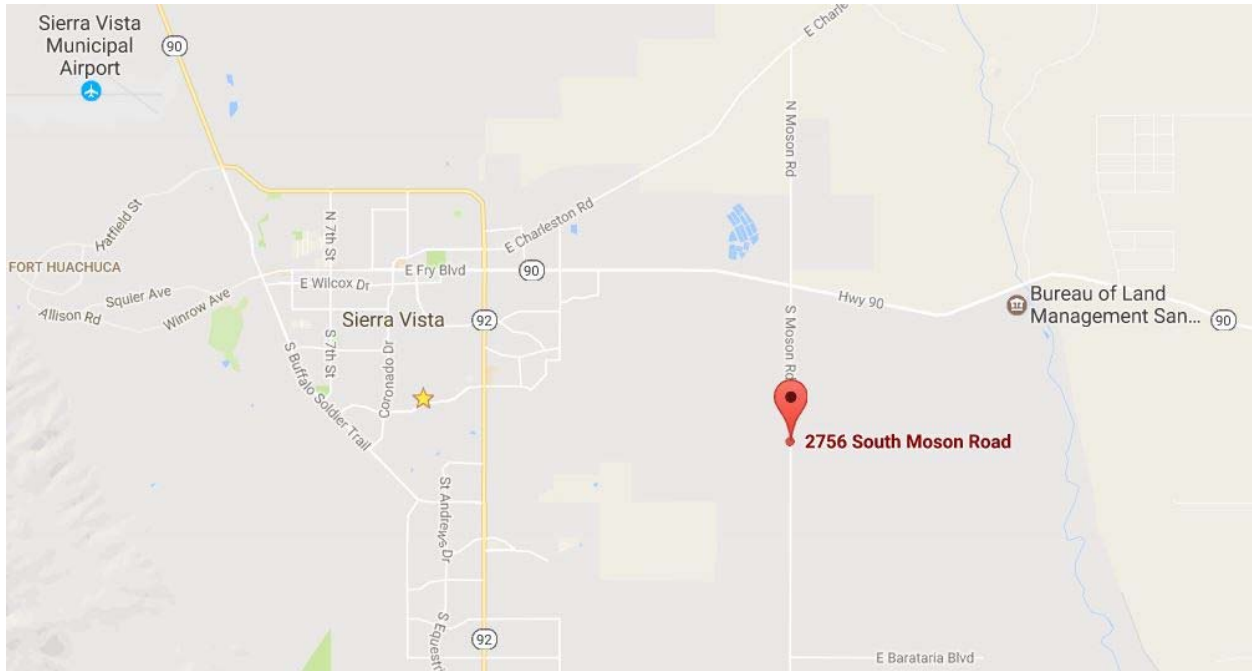

# Cochise Amateur Radio Association (CARA)

Cochise Amateur Radio Association (CARA)

2756 Moson Road

Sierra Vista, AZ 85650-9151

31.522335, -110.189805

31° 31' 20" N, 110° 11' 23" W

## Directions from Tucson:

Proceed East on IH 10 to Exit 302 – SR 90

Go South (right) about 23 miles, past the  
Sierra Vista Municipal Airport

Turn East (left) on SR 90 for about 3.8mi.

Follow the directions from **Sierra Vista** by  
turning East (left) at Fry Blvd / SR90.

## Directions from Sierra Vista:

Proceed East on SR 90 from Fry / SR90 for  
4 miles

Turn South (right) on Moson Rd, proceed  
for 2 miles

CARA is on the right.

## Directions from Hereford area:

Proceed to *either* E. Ramsey Road *or* to  
Hereford Road

Go East for about 4 miles

Turn North (left) on Moson Road

CARA is on the left.