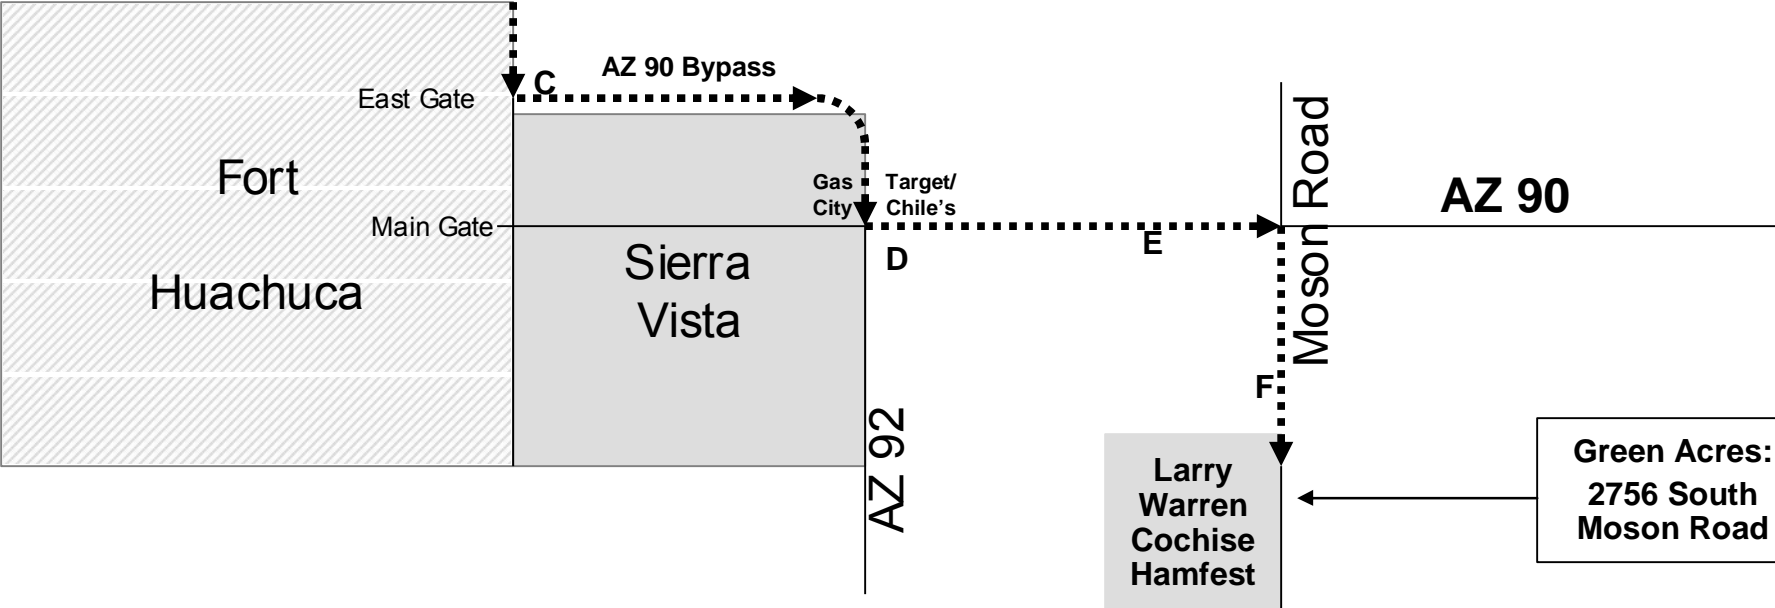

Tucson

Exit 302

To New Mexico

I-10

Benson

### From Tucson:

- A. Take I-10 East to Exit 302
- B. Take AZ 90 South To Fort Huachuca East Gate (27 Miles)
- C. Turn Left on East AZ 90 Bypass Around Town (4.4 Miles)
- D. Turn Left at Gas City on AZ 90
- E. Take AZ 90 East to Moson Road (~4 Miles)
- F. Take Moson South To Green Acres (2.3 Miles)

AZ 90

AZ 90

Moson Road

AZ 92

Green Acres:  
2756 South  
Moson Road

Larry  
Warren  
Cochise  
Hamfest