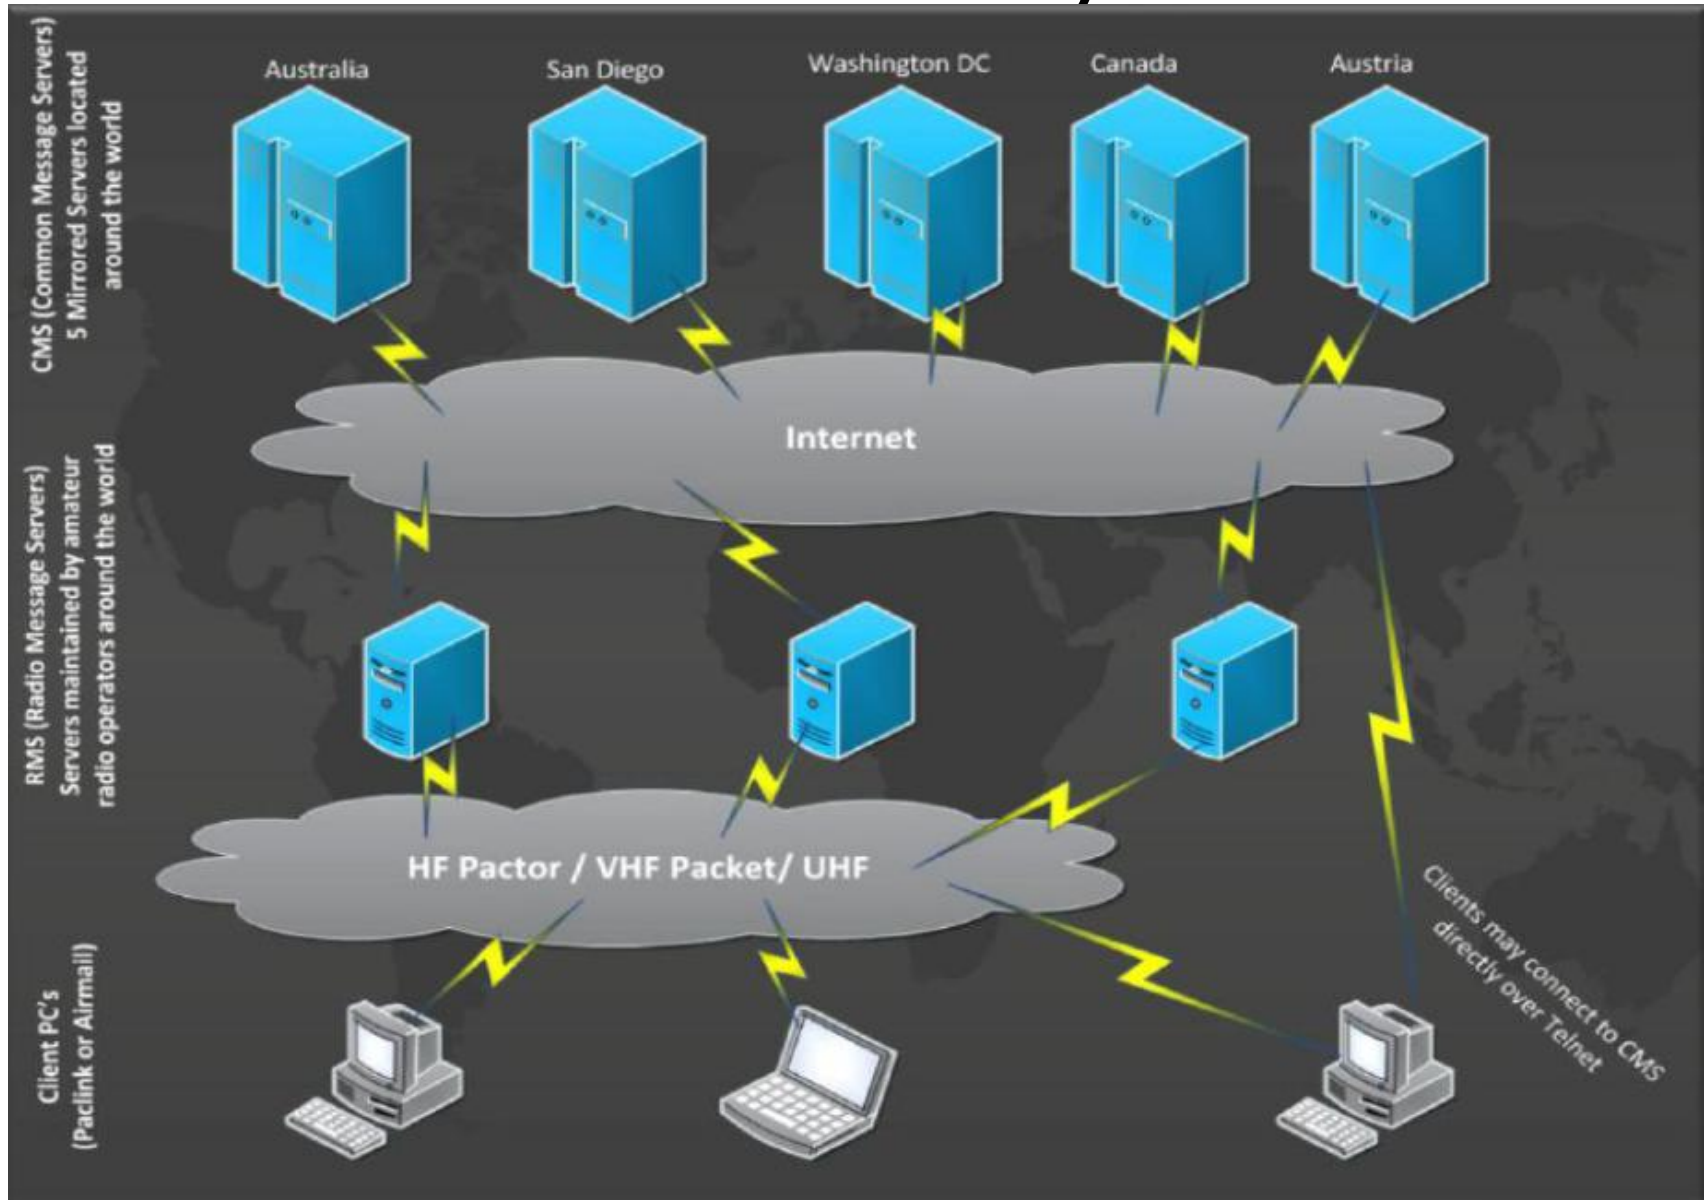

Winlink 2000 (WL2K)

Radio E-mail

Winlink 2000 System

Common Message Servers (CMS)

- Mirrored and all linked together by Internet
- Wien (Germany)
- Perth (Australia)
- San Diego, CA (United States)
- Halifax (Nova Scotia)
- Brentwood, TN (United States)

Radio Message Servers (RMS)

- Linked to CMS by Internet
- Hundreds of stations worldwide
- HF – Pactor, Winmor

HF RMS Stations 3/4/2012

Radio Message Servers (RMS)

- Hundreds of stations worldwide
- HF – Pactor, Winmor
- VHF/UHF – Packet

VHF/UHF Stations 3/4/2012

Internet Access to WL2K

- Internet (Telnet) via AirMail or RMSExpress
- WebMail at winlink.org

Programs

- AirMail – Supports Telnet, Packet, Pactor
- RMSExpress – Supports Telnet, Packet, Pactor, Winmor
(Winmor is a sound card modem)
- Paclink – POP/SMTP server